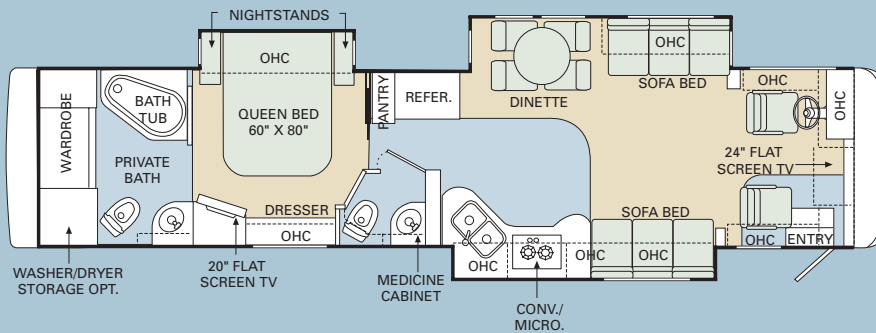

Safari craftsmanship. At Safari, we're always giving you more of what you want in a coach — and less of last year's thinking. Take our floorplans. They come straight to you from the drawing board — they're livable, up-to-date and loaded with options. The 2005 Gazelle offers six imaginative floorplans from which to choose, including triple and quad slide-outs, as well as a bath-and-a-half model.

Carpet — Tile —

38PDQ

40DST

40PBT