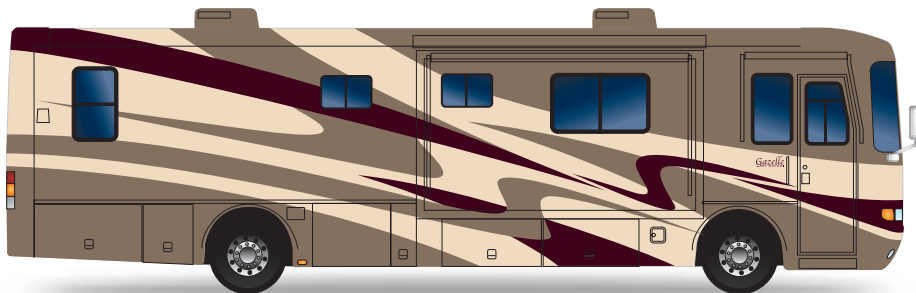

Urban Oasis