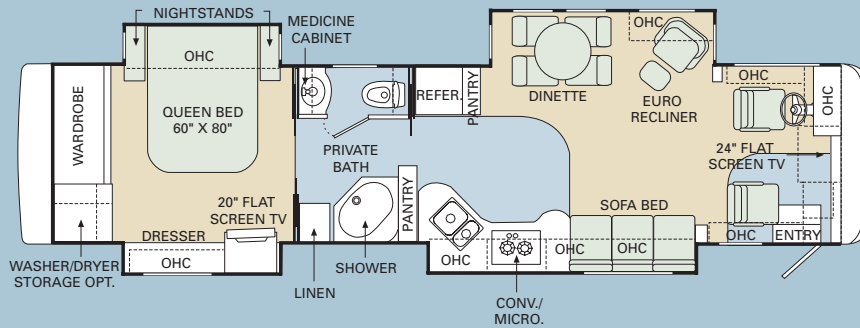

Safari craftsmanship. At Safari, we're always giving you more of what you want in a coach — and less of last year's thinking. Take our floorplans. They come straight to you from the drawing board — they're livable, up-to-date and loaded with options. The 2005 Gazelle offers six imaginative floorplans from which to choose, including triple and quad slide-outs, as well as a bath-and-a-half model.

Carpet — Tile —

38PDQ

40DST

40PBT