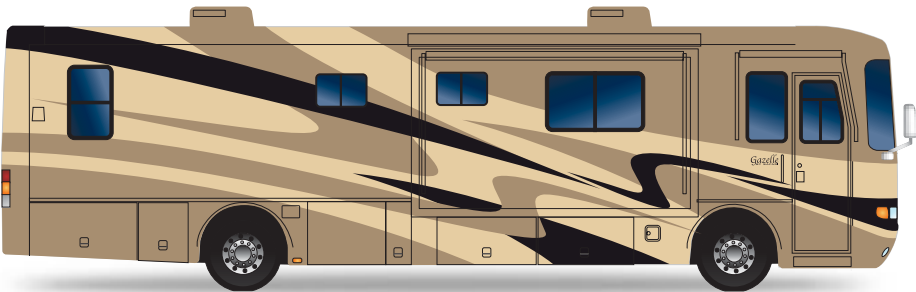

Kiliminjaro