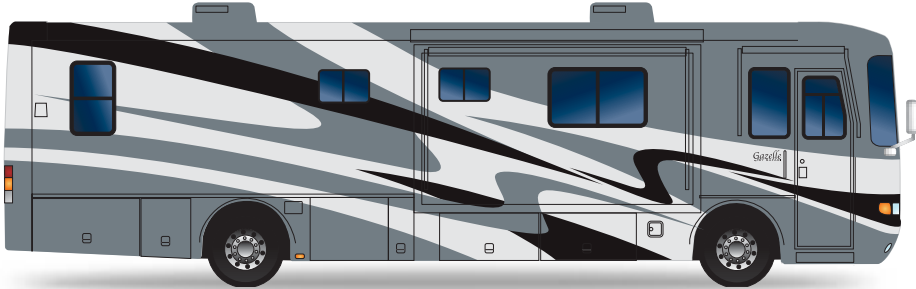

Black Pearl