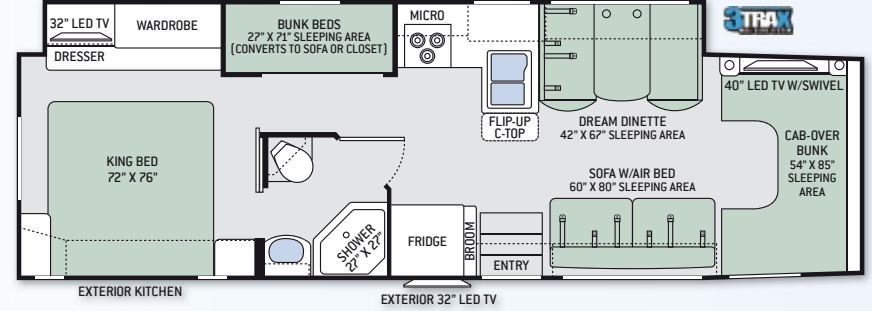

# SUPER C FLOOR PLANS

33SW

35SB

35SF

35SK

FLOOR PLAN	22B	22E	23U	24C	26A	28Z	29G	31E	31L	31W	33SW	35SB	35SF	35SK
Chassis	Ford / Chevy	Ford / Chevy	Ford / Chevy	Ford / Chevy	Ford / Chevy	Ford	Ford	Ford	Ford	Ford	Ford	Ford	Ford	Ford
Gross Vehicle (GVWR)	12,500 / 12,300	12,500 / 12,300	12,500 / 12,300	12,500 / 12,300	12,500 / 12,300	14,500	14,500	14,500	14,500	14,500	19,500	19,500	19,500	19,500
Gross Combined (GCWR)	18,500 / 16,000	18,500 / 16,000	18,500 / 16,000	18,500 / 16,000	18,500 / 16,000	22,000	22,000	22,000	22,000	22,000	35,000	35,000	35,000	35,000
Wheel Base	158" / 159"	158" / 159"	158" / 159"	168" / 169"	183" / 184"	212"	212"	223"	223"	223"	255"	245"	255"	255"
Exterior Length (w/o ladder)	24' / 24'-6"	24' / 24'-6"	24'-10" / 25'-4"	24'-11" / 25'-5"	27' / 27'-6"	29'-11"	29'-11"	32'-7"	32'-7"	32'-2"	34'-6"	35'-11"	36'-2"	36'-2"
Exterior Height (w/AC)	10'-10"	10'-10"	10'-10"	10'-10"	10'-10"	10'-10"	10'-10"	11'	11'	11'	12'-4"	12'-4"	12'-4"	12'-4"
Exterior Width (w/o mirrors)	99"	99"	99"	99"	99"	99"	99"	99"	99"	99"	99"	99"	99"	99"
Interior Height (living area)	82"	82"	82"	82"	82"	82"	82"	84"	84"	84"	82"	82"	82"	82"
Awning Size	15'	15'	15'	16'	11'	14'	14'	16'	16'	16'	20'	19'	14'	16'
Fuel (gal)	55 / 57	55 / 57	55 / 57	55 / 57	55 / 57	55	55	55	55	55	40 / 28	40 / 28	40 / 28	40 / 28
LPG (lbs)	40.9	40.9	40.9	40.9	40.9	40.9	40.9	40.9	40.9	40.9	68.2	68.2	68.2	68.2
Fresh/Waste/Gray Water (gal)	50 / 24.5 / 37	50 / 24.5 / 37	40 / 24.5 / 38.5	40 / 24.5 / 38.5	40 / 26 / 26	40 / 26 / 32	39 / 26 / 32	40 / 28 / 28	40 / 31 / 29	40 / 28 / 28	75 / 40 / 47	75 / 40 / 40	75 / 40F - 31R / 40	75 / 40 / 40
Water Heater (gal)	6	6	6	6	6	6	6	6	6	6	6	6	6	6
Furnace (BTUs)	20,000	20,000	20,000	20,000	30,000	30,000	30,000	30,000	30,000	30,000	30,000	30,000	30,000	30,000
Exterior Storage Capacity (cu. ft.)	30.9	52.3	69.5	49.2	40	98.3	46.7	52.8	65.9	59.5	133	128.7	117	164