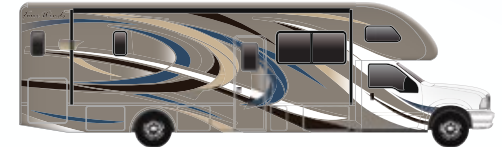

BONITA BEACH HD-MAX®

NIGHT LIGHTS HD-MAX®