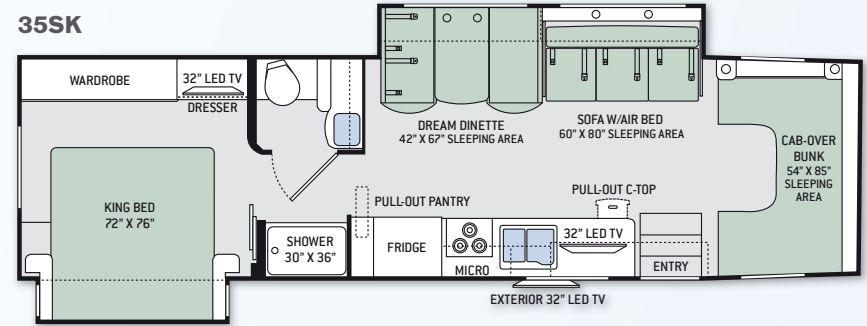

# SUPER C FLOOR PLANS

33SW

35SB

35SF

35SK

FLOOR PLAN	22B	22E	23U	24C	26A	28Z	29G	31E	31L	31W	33SW	35SB	35SF	35SK
Chassis	Ford / Chevy	Ford / Chevy	Ford / Chevy	Ford / Chevy	Ford / Chevy	Ford	Ford	Ford	Ford	Ford	Ford	Ford	Ford	Ford
Gross Vehicle (GVWR)	12,500 / 12,300	12,500 / 12,300	12,500 / 12,300	12,500 / 12,300	12,500 / 12,300	14,500	14,500	14,500	14,500	14,500	19,500	19,500	19,500	19,500
Gross Combined (GCWR)	18,500 / 16,000	18,500 / 16,000	18,500 / 16,000	18,500 / 16,000	18,500 / 16,000	22,000	22,000	22,000	22,000	22,000	35,000	35,000	35,000	35,000
Wheel Base	158" / 159"	158" / 159"	158" / 159"	168" / 169"	183" / 184"	212"	212"	223"	223"	223"	255"	245"	255"	255"
Exterior Length (w/o ladder)	24' / 24'-6"	24' / 24'-6"	24'-10" / 25'-4"	24'-11" / 25'-5"	27' / 27'-6"	29'-11"	29'-11"	32'-7"	32'-7"	32'-2"	34'-6"	35'-11"	36'-2"	36'-2"
Exterior Height (w/AC)	10'-10"	10'-10"	10'-10"	10'-10"	10'-10"	10'-10"	10'-10"	11'	11'	11'	12'-4"	12'-4"	12'-4"	12'-4"
Exterior Width (w/o mirrors)	99"	99"	99"	99"	99"	99"	99"	99"	99"	99"	99"	99"	99"	99"
Interior Height (living area)	82"	82"	82"	82"	82"	82"	82"	84"	84"	84"	82"	82"	82"	82"
Awning Size	15'	15'	15'	16'	11'	14'	14'	16'	16'	16'	20'	19'	14'	16'
Fuel (gal)	55 / 57	55 / 57	55 / 57	55 / 57	55 / 57	55	55	55	55	55	40 / 28	40 / 28	40 / 28	40 / 28
LPG (lbs)	40.9	40.9	40.9	40.9	40.9	40.9	40.9	40.9	40.9	40.9	68.2	68.2	68.2	68.2
Fresh/Waste/Gray Water (gal)	50 / 24.5 / 37	50 / 24.5 / 37	40 / 24.5 / 38.5	40 / 24.5 / 38.5	40 / 26 / 26	40 / 26 / 32	39 / 26 / 32	40 / 28 / 28	40 / 31 / 29	40 / 28 / 28	75 / 40 / 47	75 / 40 / 40	75 / 40F - 31R / 40	75 / 40 / 40
Water Heater (gal)	6	6	6	6	6	6	6	6	6	6	6	6	6	6
Furnace (BTUs)	20,000	20,000	20,000	20,000	30,000	30,000	30,000	30,000	30,000	30,000	30,000	30,000	30,000	30,000
Exterior Storage Capacity (cu. ft.)	30.9	52.3	69.5	49.2	40	98.3	46.7	52.8	65.9	59.5	133	128.7	117	164