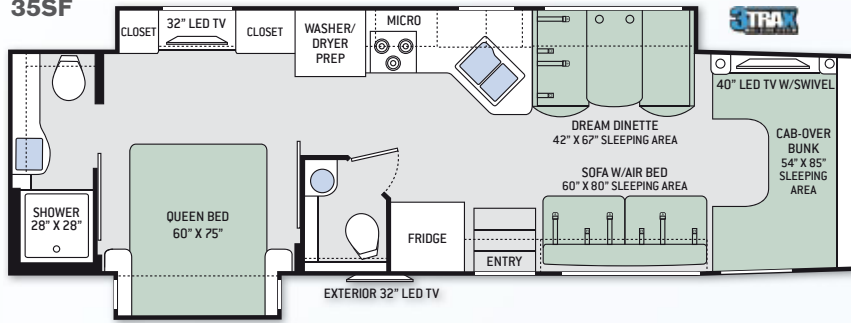

# SUPER C FLOOR PLANS

33SW

35SB

35SF

35SK

FLOOR PLAN	22B	22E	23U	24C	26A	28Z	29G	31E	31L	31W	33SW	35SB	35SF	35SK
Chassis	Ford / Chevy	Ford / Chevy	Ford / Chevy	Ford / Chevy	Ford / Chevy	Ford	Ford	Ford	Ford	Ford	Ford	Ford	Ford	Ford
Gross Vehicle (GVWR)	12,500 / 12,300	12,500 / 12,300	12,500 / 12,300	12,500 / 12,300	12,500 / 12,300	14,500	14,500	14,500	14,500	14,500	19,500	19,500	19,500	19,500
Gross Combined (GCWR)	18,500 / 16,000	18,500 / 16,000	18,500 / 16,000	18,500 / 16,000	18,500 / 16,000	22,000	22,000	22,000	22,000	22,000	35,000	35,000	35,000	35,000
Wheel Base	158" / 159"	158" / 159"	158" / 159"	168" / 169"	183" / 184"	212"	212"	223"	223"	223"	255"	245"	255"	255"
Exterior Length (w/o ladder)	24' / 24'-6"	24' / 24'-6"	24'-10" / 25'-4"	24'-11" / 25'-5"	27' / 27'-6"	29'-11"	29'-11"	32'-7"	32'-7"	32'-2"	34'-6"	35'-11"	36'-2"	36'-2"
Exterior Height (w/AC)	10'-10"	10'-10"	10'-10"	10'-10"	10'-10"	10'-10"	10'-10"	11'	11'	11'	12'-4"	12'-4"	12'-4"	12'-4"
Exterior Width (w/o mirrors)	99"	99"	99"	99"	99"	99"	99"	99"	99"	99"	99"	99"	99"	99"
Interior Height (living area)	82"	82"	82"	82"	82"	82"	82"	84"	84"	84"	82"	82"	82"	82"
Awning Size	15'	15'	15'	16'	11'	14'	14'	16'	16'	16'	20'	19'	14'	16'
Fuel (gal)	55 / 57	55 / 57	55 / 57	55 / 57	55 / 57	55	55	55	55	55	40 / 28	40 / 28	40 / 28	40 / 28
LPG (lbs)	40.9	40.9	40.9	40.9	40.9	40.9	40.9	40.9	40.9	40.9	68.2	68.2	68.2	68.2
Fresh/Waste/Gray Water (gal)	50 / 24.5 / 37	50 / 24.5 / 37	40 / 24.5 / 38.5	40 / 24.5 / 38.5	40 / 26 / 26	40 / 26 / 32	39 / 26 / 32	40 / 28 / 28	40 / 31 / 29	40 / 28 / 28	75 / 40 / 47	75 / 40 / 40	75 / 40F - 31R / 40	75 / 40 / 40
Water Heater (gal)	6	6	6	6	6	6	6	6	6	6	6	6	6	6
Furnace (BTUs)	20,000	20,000	20,000	20,000	30,000	30,000	30,000	30,000	30,000	30,000	30,000	30,000	30,000	30,000
Exterior Storage Capacity (cu. ft.)	30.9	52.3	69.5	49.2	40	98.3	46.7	52.8	65.9	59.5	133	128.7	117	164