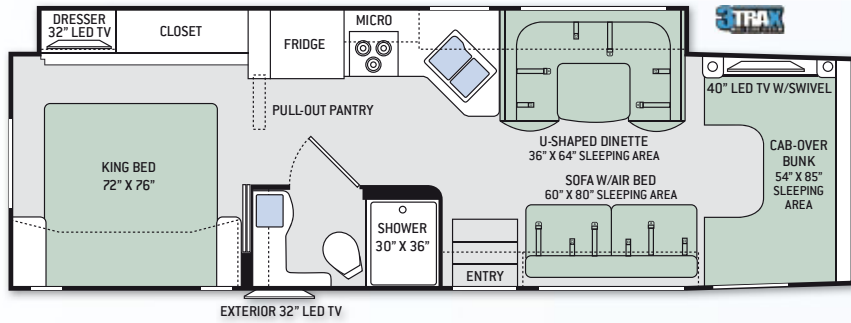

# SUPER C FLOOR PLANS

33SW

35SB

35SF

35SK

FLOOR PLAN	22B	22E	23U	24C	26A	28Z	29G	31E	31L	31W	33SW	35SB	35SF	35SK
Chassis	Ford / Chevy	Ford / Chevy	Ford / Chevy	Ford / Chevy	Ford / Chevy	Ford	Ford	Ford	Ford	Ford	Ford	Ford	Ford	Ford
Gross Vehicle (GVWR)	12,500 / 12,300	12,500 / 12,300	12,500 / 12,300	12,500 / 12,300	12,500 / 12,300	14,500	14,500	14,500	14,500	14,500	19,500	19,500	19,500	19,500
Gross Combined (GCWR)	18,500 / 16,000	18,500 / 16,000	18,500 / 16,000	18,500 / 16,000	18,500 / 16,000	22,000	22,000	22,000	22,000	22,000	35,000	35,000	35,000	35,000
Wheel Base	158" / 159"	158" / 159"	158" / 159"	168" / 169"	183" / 184"	212"	212"	223"	223"	223"	255"	245"	255"	255"
Exterior Length (w/o ladder)	24' / 24'-6"	24' / 24'-6"	24'-10" / 25'-4"	24'-11" / 25'-5"	27' / 27'-6"	29'-11"	29'-11"	32'-7"	32'-7"	32'-2"	34'-6"	35'-11"	36'-2"	36'-2"
Exterior Height (w/AC)	10'-10"	10'-10"	10'-10"	10'-10"	10'-10"	10'-10"	10'-10"	11'	11'	11'	12'-4"	12'-4"	12'-4"	12'-4"
Exterior Width (w/o mirrors)	99"	99"	99"	99"	99"	99"	99"	99"	99"	99"	99"	99"	99"	99"
Interior Height (living area)	82"	82"	82"	82"	82"	82"	82"	84"	84"	84"	82"	82"	82"	82"
Awning Size	15'	15'	15'	16'	11'	14'	14'	16'	16'	16'	20'	19'	14'	16'
Fuel (gal)	55 / 57	55 / 57	55 / 57	55 / 57	55 / 57	55	55	55	55	55	40 / 28	40 / 28	40 / 28	40 / 28
LPG (lbs)	40.9	40.9	40.9	40.9	40.9	40.9	40.9	40.9	40.9	40.9	68.2	68.2	68.2	68.2
Fresh/Waste/Gray Water (gal)	50 / 24.5 / 37	50 / 24.5 / 37	40 / 24.5 / 38.5	40 / 24.5 / 38.5	40 / 26 / 26	40 / 26 / 32	39 / 26 / 32	40 / 28 / 28	40 / 31 / 29	40 / 28 / 28	75 / 40 / 47	75 / 40 / 40	75 / 40F - 31R / 40	75 / 40 / 40
Water Heater (gal)	6	6	6	6	6	6	6	6	6	6	6	6	6	6
Furnace (BTUs)	20,000	20,000	20,000	20,000	30,000	30,000	30,000	30,000	30,000	30,000	30,000	30,000	30,000	30,000
Exterior Storage Capacity (cu. ft.)	30.9	52.3	69.5	49.2	40	98.3	46.7	52.8	65.9	59.5	133	128.7	117	164