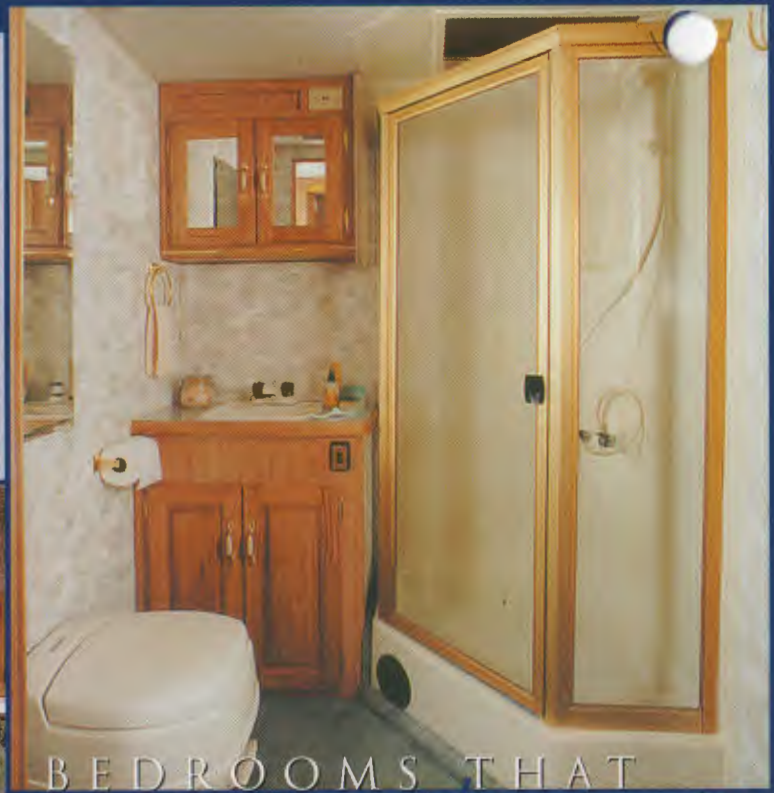

Kick off your shoes and relax in some of the most comfortable and homelike furniture you'll find in a Class "A" motorhome.

MASTER SUITE

bedroom slides

You simply have not seen a bedroom slide until you've seen the "MASTER SUITE" *bedroom slide* that Rexhall has designed (pictured below). Don't settle for a bedroom that makes you feel like you're sleeping with your head inside a tunnel. Rexhall has developed a bedroom slide concept that incorporates not only the bed, but the full length mirrored wardrobe as well. The

bedroom includes a convenient vanity along the wall at the foot of the bed, with flip up mirror and storage tray. The result is nothing short of astonishing! Conventional bedrooms are uniquely functional too! Forward facing RV King or Queen size walk around island beds highlight a spacious and comfortable experience. So, *Master Suite* or *Conventional*, we've got you covered.

BEDROOMS THAT *"pass the test"*

Whether you've selected a floorplan that provides our traditional bathroom, providing a seamless one-piece shower, with toilet and sink together for the most in privacy, or the walk through, split bath design like found in the *XL3350L*, your individual needs have been addressed. The traditional style provides double doors that open to close off the hallway while maintaining access to your wardrobe. The split bath design includes a "garden style" tub/shower and spaciousness not normally found in RV bathrooms. All bathrooms include a gold trimmed glass shower enclosure, large porcelain sink, medicine cabinet and elegant lighting fixtures. Complete and functional designs that will "pass your test".