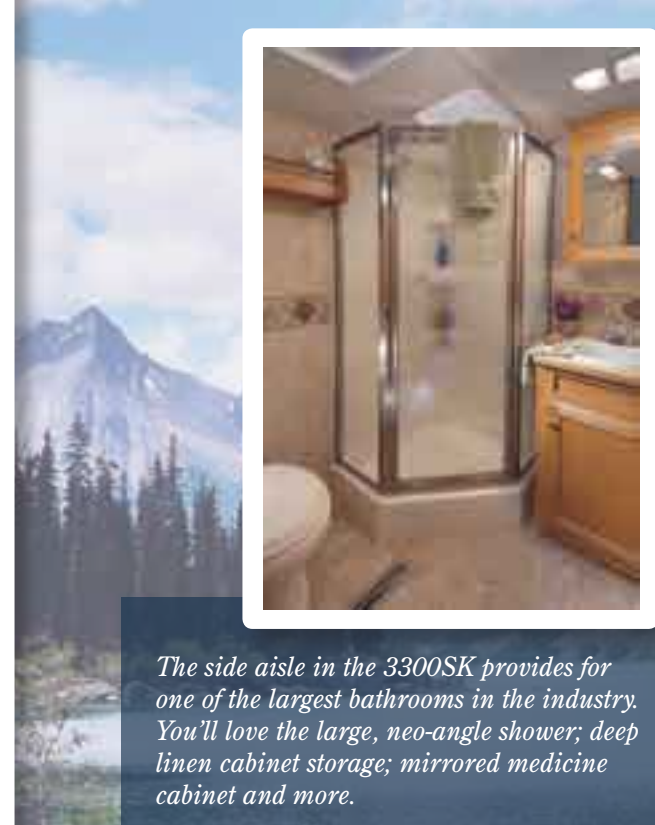

Wide open spaces like this are rarely seen in a coach with this affordable of a price! You'll love the spacious, airy feel that this Sundance model 3300SK provides.

The Sundance 3300 SK is one of our most popular floorplans with an abundance of storage, stunning hardwood cabinet doors and drawers, roomy living area and comfortable dinette. There's plenty of room to entertain guests, or just sit and relax in one of the comfortable recliners or pillow-backed sofa. An optional hide-a-bed sofa, along with the standard booth dinette allows you to sleep up to six comfortably in this model.