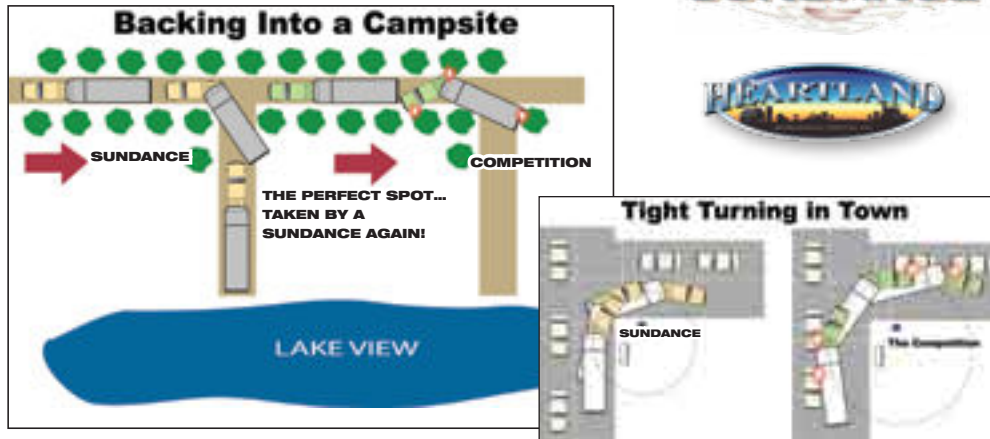

PATENT-PENDING IMPROVED TURNING RADIUS -

Heartland's improved turning radius design provides up to 30% increased turning capabilities for today's popular short-bed (6'), extended-cab trucks – without the need for an expensive slider hitch! Enjoy the added convenience and safety of knowing you can make tight turns in traffic or at the campground.