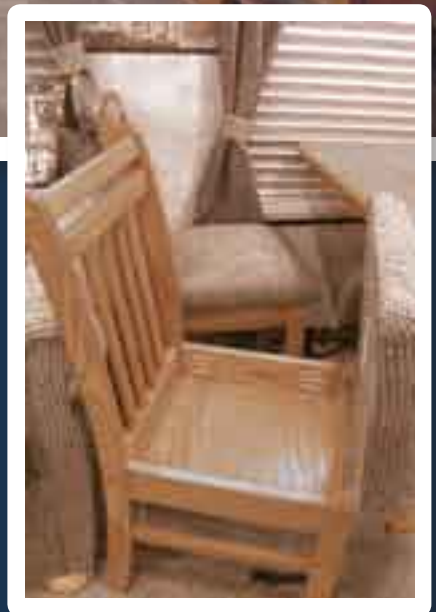

Wide open spaces like this are rarely seen in a coach with this affordable of a price! You'll love the spacious, airy feel that this Sundance model 3300SK provides.

The Sundance 3300 SK is one of our most popular floorplans with an abundance of storage, stunning hardwood cabinet doors and drawers, roomy living area and comfortable dinette. There's plenty of room to entertain guests, or just sit and relax in one of the comfortable recliners or pillow-backed sofa. An optional hide-a-bed sofa, along with the standard booth dinette allows you to sleep up to six comfortably in this model.

This spacious 3200ES is loaded with high-end features and an elegant touch. Notice the large, oversized windows at the dinette and rear of the coach – providing an excellent view of your surroundings. The kitchen is stock full of storage opportunities, while the living area with entertainment center slide-out, is perfect for hosting guests.

The entertainment center features unique glass inserts with backlighting for a touch of class. (TV not included)

Hidden storage in the seat of the dinette chairs provides a convenient place for games, place settings or even valuables.