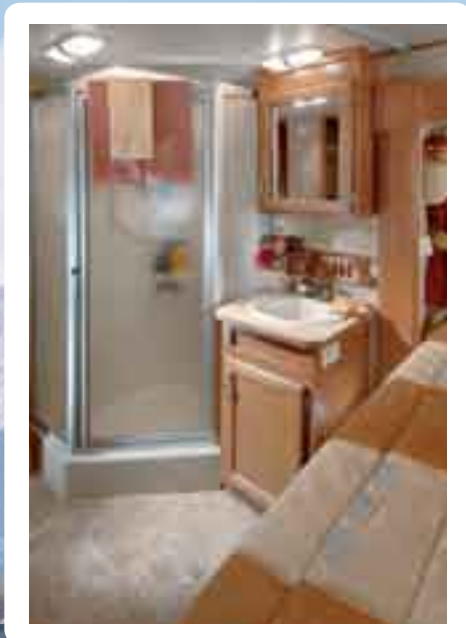

Wide open spaces like this are rarely seen in a coach with this affordable of a price! You'll love the spacious, airy feel that this Sundance model 3300SK provides.

The Sundance 3300 SK is one of our most popular floorplans with an abundance of storage, stunning hardwood cabinet doors and drawers, roomy living area and comfortable dinette. There's plenty of room to entertain guests, or just sit and relax in one of the comfortable recliners or pillow-backed sofa. An optional hide-a-bed sofa, along with the standard booth dinette allows you to sleep up to six comfortably in this model.

This spacious 3200ES is loaded with high-end features and an elegant touch. Notice the large, oversized windows at the dinette and rear of the coach – providing an excellent view of your surroundings. The kitchen is stock full of storage opportunities, while the living area with entertainment center slide-out, is perfect for hosting guests.

Can you really have a huge, island kitchen with all of this storage and countertop space for such an affordable price? YESS!! The Sundance model 2900 MK features one of the largest kitchens ever achieved in a mid-profile 5th wheel. With an abundance of overhead and base cabinet storage, name brand appliances and an open, spacious design – there’s room for everything - including the kitchen sink!!”

A large, neo-angle shower with glass door combines with a surprisingly spacious lav base with built-in medicine cabinet in a layout normally reserved for coaches much larger.

The spacious Sundance bedroom suite features an incredible use of space, offering more than 30% increased storage opportunities than the competition. The enormous front wardrobe runs the width of the coach while the dresser at the foot of the bed features six oversized drawers, great countertop space and a built-in overhead for the TV! The large linen closet provides excellent storage, while the separate commode room provides privacy.