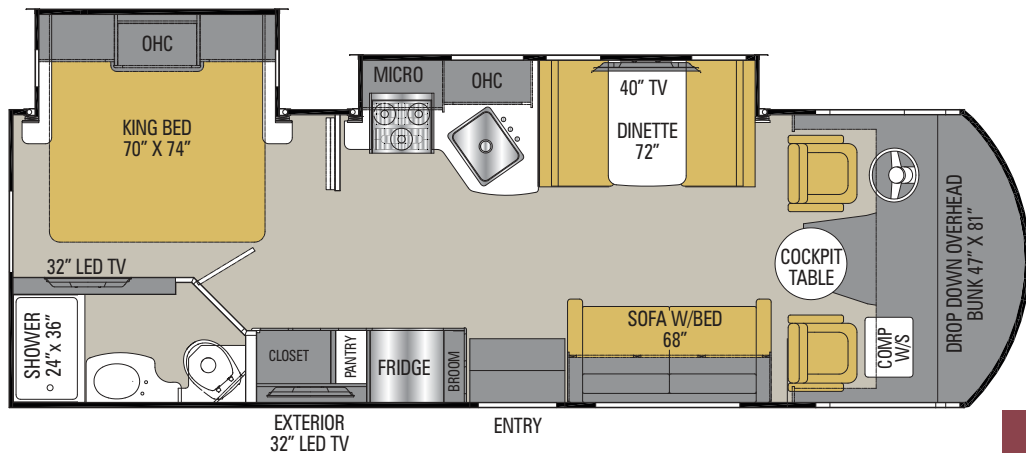

Pursuit

Precision

29SS

27DS

STANDARD FEATURES

INTERIOR APPOINTMENTS

Power Drop-Down Front Bunk
 Self Closing Ball Bearing Drawer Guides Throughout
 Thermofoil countertops throughout
 Beau Flor
 High Gloss wood Grain
 Brushed Nickel Hardware
 Hardwood Cab Doors / flat panel
 Frameless Tinted Windows w/ Safety Glass
 Lower Floor & Upper Entrance Door Safety Windows
 Reclining / Swivel Pilot Seats
 Soft Touch Jackknife Sofa
 Privacy Roller Shades Coach
 Dream Booth Dinette
 Round Cockpit Pedestal Table
 Easy Clean Cockpit floor

INTERIOR EQUIPMENT

Radio AM/FM/Blue Tooth
 Satellite Prep wire to roof
 Exterior Cable TV Jack
 LP Leak Alarm and Smoke Detector
 Carbon Monoxide Detector
 Fire Extinguisher
 King Jack TV Antenna
 32" LED TV Coach
 DVD Player in Living room
 Broom Closet
 Mud Room at Stepwell
 Charging Station for Electronic Devices
 Bedroom Radio AM/FM/Blue Tooth w/ Outside Speakers
 Fantastic Vent W/ Shroud in Bedroom & Coach (27SD)
 Fantastic Vent W/ Shroud in Coach (29SS)

GALLEY

Range Hood W/ Light
 Flush Mount, Double Door Refer
 High Rise Kitchen Faucet
 Stainless Steel Kitchen Sink
 3-Burner Range
 Microwave Oven
 Tile Backsplash
 Range Cover
 Trash Can

SLEEPING

Queen Bed 60W X 75L (29SS)
 King Bed 72W X 76L (27DS)
 Serta Mattress (29SS)
 Denver Mattress (27DS)
 Designer Headboard
 32" LED TV Bedroom

Automatic Transfer Switch
 55 amp Converter w/ Distribution Panel
 GFI Circuit
 Outside Receipt
 Emergency Start Switch
 30,000 BTU E.I. Furnace
 Duel 12V Coach Batteries
 Coach Command Center
 Heated Holding Tank Compartment
 LED Interior Lights
Exterior Kitchen Includes: (29SS)
 Refrigerator, Sink & Portable Gas Grill, Gas Grill
 Stand & Propane Hose & Hook-Up