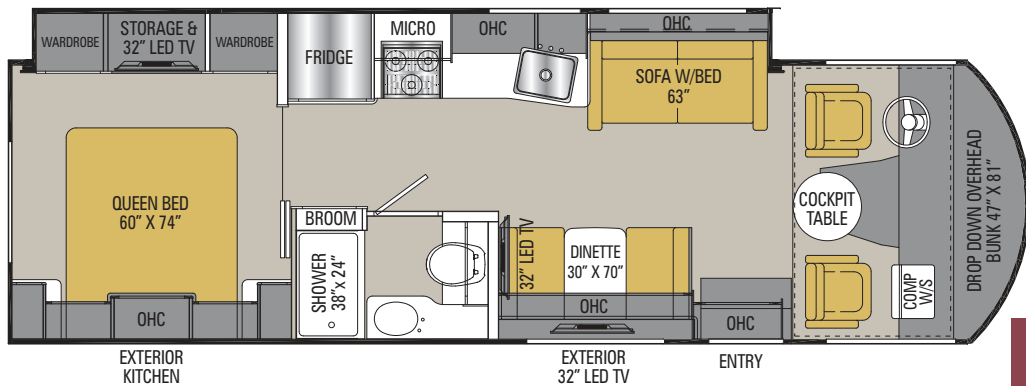

Pursuit

Precision

29SS

27DS

STANDARD FEATURES

INTERIOR APPOINTMENTS

Power Drop-Down Front Bunk
 Self Closing Ball Bearing Drawer Guides Throughout
 Thermofoil countertops throughout
 Beau Flor
 High Gloss wood Grain
 Brushed Nickel Hardware
 Hardwood Cab Doors / flat panel
 Frameless Tinted Windows w/ Safety Glass
 Lower Floor & Upper Entrance Door Safety Windows
 Reclining / Swivel Pilot Seats
 Soft Touch Jackknife Sofa
 Privacy Roller Shades Coach
 Dream Booth Dinette
 Round Cockpit Pedestal Table
 Easy Clean Cockpit floor

INTERIOR EQUIPMENT

Radio AM/FM/Blue Tooth
 Satellite Prep wire to roof
 Exterior Cable TV Jack
 LP Leak Alarm and Smoke Detector
 Carbon Monoxide Detector
 Fire Extinguisher
 King Jack TV Antenna
 32" LED TV Coach
 DVD Player in Living room
 Broom Closet
 Mud Room at Stepwell
 Charging Station for Electronic Devices
 Bedroom Radio AM/FM/Blue Tooth w/ Outside Speakers
 Fantastic Vent W/ Shroud in Bedroom & Coach (27SD)
 Fantastic Vent W/ Shroud in Coach (29SS)

GALLEY

Range Hood W/ Light
 Flush Mount, Double Door Refer
 High Rise Kitchen Faucet
 Stainless Steel Kitchen Sink
 3-Burner Range
 Microwave Oven
 Tile Backsplash
 Range Cover
 Trash Can

SLEEPING

Queen Bed 60W X 75L (29SS)
 King Bed 72W X 76L (27DS)
 Serta Mattress (29SS)
 Denver Mattress (27DS)
 Designer Headboard
 32" LED TV Bedroom

Automatic Transfer Switch
 55 amp Converter w/ Distribution Panel
 GFI Circuit
 Outside Receipt
 Emergency Start Switch
 30,000 BTU E.I. Furnace
 Duel 12V Coach Batteries
 Coach Command Center
 Heated Holding Tank Compartment
 LED Interior Lights
Exterior Kitchen Includes: (29SS)
 Refrigerator, Sink & Portable Gas Grill, Gas Grill
 Stand & Propane Hose & Hook-Up