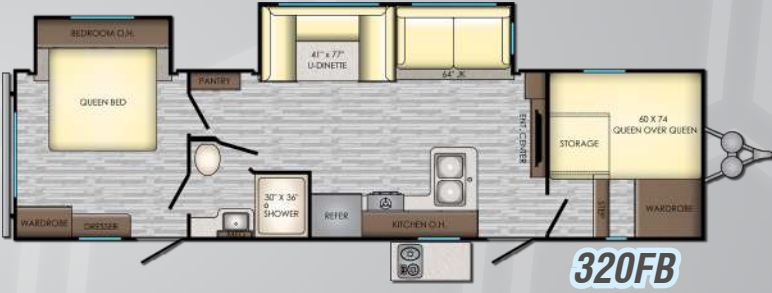

298BH

320FB

326BH

328SB

330BH

331BH

333DB

"Toy Hauler"

338RR

STANDARDS & OPTIONS

STANDARDS

LIVING ROOM

- Designer Valances
- Storage Doors Below Booth Dinette (VBM)
- Three Decor Options
- Wood Slide-Out Fascia
- AM/FM Stereo System w/ Bluetooth Soundbar
- Residential Wood Blinds (VBM)
- Chair Rail in Slide-Out
- Flush Floor Slide-Out w/ Large Dinette Windows
- Sleeper Sofa
- LED Lighting
- LED Accent Lighting
- Generous Storage
- 81" Interior Ceiling Height
- USB Port
- Fireplace (VBM)
- Super Booth Dinette (VBM)

BATHROOM

- Large Lavatory Bowl
- Spacious Shower/Tub & One-Piece Surround
- Foot Flush Toilet
- Mirrored Medicine Cabinet
- Linen Storage (VBM)
- Glass Shower Door & Neo Angle Shower (VBM)
- Shower Curtain w/ Curved Shower Track (VBM)