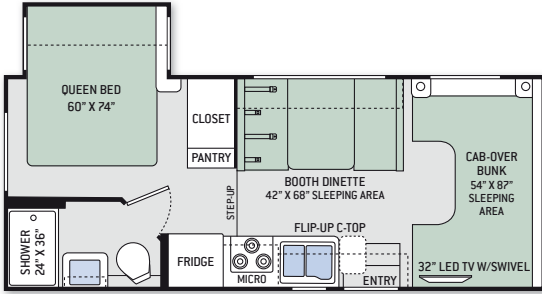

CLASS C FLOOR PLANS

22B