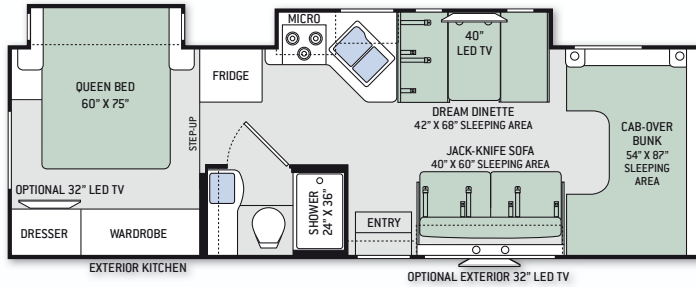

CLASS C FLOOR PLANS

29G

31L