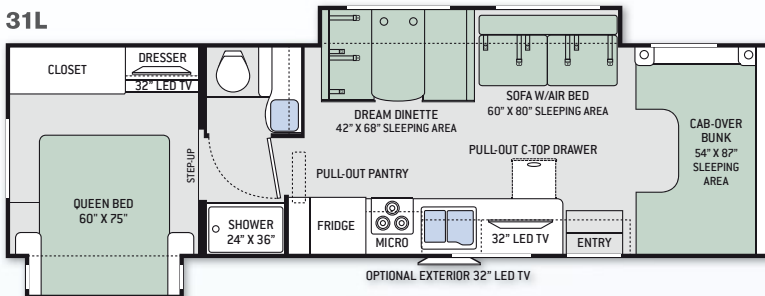

31W

SUPER C FLOOR PLANS

33SW

35SB

35SF

35SK

FLOOR PLAN	22B	22E	23U	24C	26A	28Z	29G	31E	31L	31W	33SW	35SB	35SF	35SK
Chassis	Ford / Chevy	Ford / Chevy	Ford / Chevy	Ford / Chevy	Ford / Chevy	Ford	Ford	Ford	Ford	Ford	Ford	Ford	Ford	Ford
Gross Vehicle (GVWR)	12,500 / 12,300	12,500 / 12,300	12,500 / 12,300	12,500 / 12,300	12,500 / 12,300	14,500	14,500	14,500	14,500	14,500	19,500	19,500	19,500	19,500
Gross Combined (GCWR)	18,500 / 16,000	18,500 / 16,000	18,500 / 16,000	18,500 / 16,000	18,500 / 16,000	22,000	22,000	22,000	22,000	22,000	35,000	35,000	35,000	35,000
Wheel Base	158" / 159"	158" / 159"	158" / 159"	168" / 169"	183" / 184"	212"	212"	223"	223"	223"	255"	245"	255"	255"
Exterior Length (w/o ladder)	24' / 24'-6"	24' / 24'-6"	24'-10" / 25'-4"	24'-11" / 25'-5"	27' / 27'-6"	29'-11"	29'-11"	32'-7"	32'-7"	32'-2"	34'-6"	35'-11"	36'-2"	36'-2"
Exterior Height (w/AC)	10'-10"	10'-10"	10'-10"	10'-10"	10'-10"	10'-10"	10'-10"	11'	11'	11'	12'-4"	12'-4"	12'-4"	12'-4"
Exterior Width (w/o mirrors)	99"	99"	99"	99"	99"	99"	99"	99"	99"	99"	99"	99"	99"	99"
Interior Height (living area)	82"	82"	82"	82"	82"	82"	82"	84"	84"	84"	82"	82"	82"	82"
Awning Size	15'	15'	15'	16'	11'	14'	14'	16'	16'	16'	20'	19'	14'	16'
Fuel (gal)	55 / 57	55 / 57	55 / 57	55 / 57	55 / 57	55	55	55	55	55	40 / 28	40 / 28	40 / 28	40 / 28
LPG (lbs)	40.9	40.9	40.9	40.9	40.9	40.9	40.9	40.9	40.9	40.9	68.2	68.2	68.2	68.2
Fresh/Waste/Gray Water (gal)	50 / 24.5 / 37	50 / 24.5 / 37	40 / 24.5 / 38.5	40 / 24.5 / 38.5	40 / 26 / 26	40 / 26 / 32	39 / 26 / 32	40 / 28 / 28	40 / 31 / 29	40 / 28 / 28	75 / 40 / 47	75 / 40 / 40	75 / 40F - 31R / 40	75 / 40 / 40
Water Heater (gal)	6	6	6	6	6	6	6	6	6	6	6	6	6	6
Furnace (BTUs)	20,000	20,000	20,000	20,000	30,000	30,000	30,000	30,000	30,000	30,000	30,000	30,000	30,000	30,000
Exterior Storage Capacity (cu. ft.)	30.9	52.3	69.5	49.2	40	98.3	46.7	52.8	65.9	59.5	133	128.7	117	164