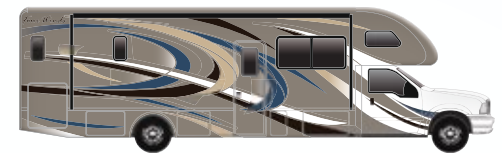

RAISED PANEL
OLYMPIC CHERRY

RAISED PANEL
SYDNEY MAPLE

BLACK WALNUT FULL-BODY PAINT

BONITA BEACH HD-MAX®

RUMBA FULL-BODY PAINT

NIGHT LIGHTS HD-MAX®

CLASS C FLOOR PLANS

22B