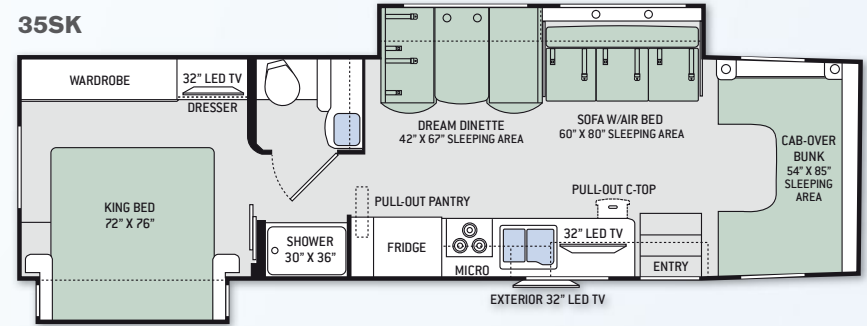

31W

SUPER C FLOOR PLANS

33SW

35SB

35SF

35SK

FLOOR PLAN	22B	22E	23U	24C	26A	28Z	29G	31E	31L	31W	33SW	35SB	35SF	35SK
Chassis	Ford / Chevy	Ford / Chevy	Ford / Chevy	Ford / Chevy	Ford / Chevy	Ford	Ford	Ford	Ford	Ford	Ford	Ford	Ford	Ford
Gross Vehicle (GVWR)	12,500 / 12,300	12,500 / 12,300	12,500 / 12,300	12,500 / 12,300	12,500 / 12,300	14,500	14,500	14,500	14,500	14,500	19,500	19,500	19,500	19,500
Gross Combined (GCWR)	18,500 / 16,000	18,500 / 16,000	18,500 / 16,000	18,500 / 16,000	18,500 / 16,000	22,000	22,000	22,000	22,000	22,000	35,000	35,000	35,000	35,000
Wheel Base	158" / 159"	158" / 159"	158" / 159"	168" / 169"	183" / 184"	212"	212"	223"	223"	223"	255"	245"	255"	255"
Exterior Length (w/o ladder)	24' / 24'-6"	24' / 24'-6"	24'-10" / 25'-4"	24'-11" / 25'-5"	27' / 27'-6"	29'-11"	29'-11"	32'-7"	32'-7"	32'-2"	34'-6"	35'-11"	36'-2"	36'-2"
Exterior Height (w/AC)	10'-10"	10'-10"	10'-10"	10'-10"	10'-10"	10'-10"	10'-10"	11'	11'	11'	12'-4"	12'-4"	12'-4"	12'-4"
Exterior Width (w/o mirrors)	99"	99"	99"	99"	99"	99"	99"	99"	99"	99"	99"	99"	99"	99"
Interior Height (living area)	82"	82"	82"	82"	82"	82"	82"	84"	84"	84"	82"	82"	82"	82"
Awning Size	15'	15'	15'	16'	11'	14'	14'	16'	16'	16'	20'	19'	14'	16'
Fuel (gal)	55 / 57	55 / 57	55 / 57	55 / 57	55 / 57	55	55	55	55	55	40 / 28	40 / 28	40 / 28	40 / 28
LPG (lbs)	40.9	40.9	40.9	40.9	40.9	40.9	40.9	40.9	40.9	40.9	68.2	68.2	68.2	68.2
Fresh/Waste/Gray Water (gal)	50 / 24.5 / 37	50 / 24.5 / 37	40 / 24.5 / 38.5	40 / 24.5 / 38.5	40 / 26 / 26	40 / 26 / 32	39 / 26 / 32	40 / 28 / 28	40 / 31 / 29	40 / 28 / 28	75 / 40 / 47	75 / 40 / 40	75 / 40F - 31R / 40	75 / 40 / 40
Water Heater (gal)	6	6	6	6	6	6	6	6	6	6	6	6	6	6
Furnace (BTUs)	20,000	20,000	20,000	20,000	30,000	30,000	30,000	30,000	30,000	30,000	30,000	30,000	30,000	30,000
Exterior Storage Capacity (cu. ft.)	30.9	52.3	69.5	49.2	40	98.3	46.7	52.8	65.9	59.5	133	128.7	117	164