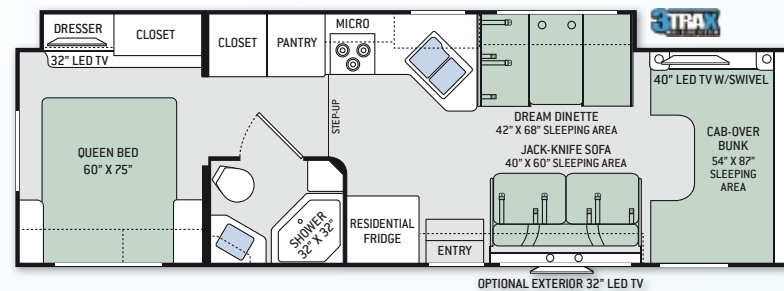

31W

SUPER C FLOOR PLANS

33SW

35SB

35SF

35SK

FLOOR PLAN	22B	22E	23U	24C	26A	28Z	29G	31E	31L	31W	33SW	35SB	35SF	35SK
Chassis	Ford / Chevy	Ford / Chevy	Ford / Chevy	Ford / Chevy	Ford / Chevy	Ford	Ford	Ford	Ford	Ford	Ford	Ford	Ford	Ford
Gross Vehicle (GVWR)	12,500 / 12,300	12,500 / 12,300	12,500 / 12,300	12,500 / 12,300	12,500 / 12,300	14,500	14,500	14,500	14,500	14,500	19,500	19,500	19,500	19,500
Gross Combined (GCWR)	18,500 / 16,000	18,500 / 16,000	18,500 / 16,000	18,500 / 16,000	18,500 / 16,000	22,000	22,000	22,000	22,000	22,000	35,000	35,000	35,000	35,000
Wheel Base	158" / 159"	158" / 159"	158" / 159"	168" / 169"	183" / 184"	212"	212"	223"	223"	223"	255"	245"	255"	255"
Exterior Length (w/o ladder)	24' / 24'-6"	24' / 24'-6"	24'-10" / 25'-4"	24'-11" / 25'-5"	27' / 27'-6"	29'-11"	29'-11"	32'-7"	32'-7"	32'-2"	34'-6"	35'-11"	36'-2"	36'-2"
Exterior Height (w/AC)	10'-10"	10'-10"	10'-10"	10'-10"	10'-10"	10'-10"	10'-10"	11'	11'	11'	12'-4"	12'-4"	12'-4"	12'-4"
Exterior Width (w/o mirrors)	99"	99"	99"	99"	99"	99"	99"	99"	99"	99"	99"	99"	99"	99"
Interior Height (living area)	82"	82"	82"	82"	82"	82"	82"	84"	84"	84"	82"	82"	82"	82"
Awning Size	15'	15'	15'	16'	11'	14'	14'	16'	16'	16'	20'	19'	14'	16'
Fuel (gal)	55 / 57	55 / 57	55 / 57	55 / 57	55 / 57	55	55	55	55	55	40 / 28	40 / 28	40 / 28	40 / 28
LPG (lbs)	40.9	40.9	40.9	40.9	40.9	40.9	40.9	40.9	40.9	40.9	68.2	68.2	68.2	68.2
Fresh/Waste/Gray Water (gal)	50 / 24.5 / 37	50 / 24.5 / 37	40 / 24.5 / 38.5	40 / 24.5 / 38.5	40 / 26 / 26	40 / 26 / 32	39 / 26 / 32	40 / 28 / 28	40 / 31 / 29	40 / 28 / 28	75 / 40 / 47	75 / 40 / 40	75 / 40F - 31R / 40	75 / 40 / 40
Water Heater (gal)	6	6	6	6	6	6	6	6	6	6	6	6	6	6
Furnace (BTUs)	20,000	20,000	20,000	20,000	30,000	30,000	30,000	30,000	30,000	30,000	30,000	30,000	30,000	30,000
Exterior Storage Capacity (cu. ft.)	30.9	52.3	69.5	49.2	40	98.3	46.7	52.8	65.9	59.5	133	128.7	117	164