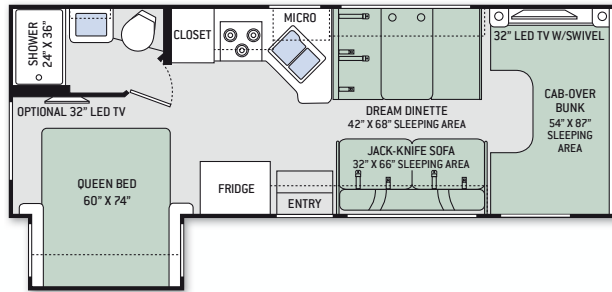

22E

23U

24C

26A

28Z

29G

31E

31L

31W

SUPER C FLOOR PLANS

33SW

35SB

35SF

35SK

FLOOR PLAN	22B	22E	23U	24C	26A	28Z	29G	31E	31L	31W	33SW	35SB	35SF	35SK
Chassis	Ford / Chevy	Ford / Chevy	Ford / Chevy	Ford / Chevy	Ford / Chevy	Ford	Ford	Ford	Ford	Ford	Ford	Ford	Ford	Ford
Gross Vehicle (GVWR)	12,500 / 12,300	12,500 / 12,300	12,500 / 12,300	12,500 / 12,300	12,500 / 12,300	14,500	14,500	14,500	14,500	14,500	19,500	19,500	19,500	19,500
Gross Combined (GCWR)	18,500 / 16,000	18,500 / 16,000	18,500 / 16,000	18,500 / 16,000	18,500 / 16,000	22,000	22,000	22,000	22,000	22,000	35,000	35,000	35,000	35,000
Wheel Base	158" / 159"	158" / 159"	158" / 159"	168" / 169"	183" / 184"	212"	212"	223"	223"	223"	255"	245"	255"	255"
Exterior Length (w/o ladder)	24' / 24'-6"	24' / 24'-6"	24'-10" / 25'-4"	24'-11" / 25'-5"	27' / 27'-6"	29'-11"	29'-11"	32'-7"	32'-7"	32'-2"	34'-6"	35'-11"	36'-2"	36'-2"
Exterior Height (w/AC)	10'-10"	10'-10"	10'-10"	10'-10"	10'-10"	10'-10"	10'-10"	11'	11'	11'	12'-4"	12'-4"	12'-4"	12'-4"
Exterior Width (w/o mirrors)	99"	99"	99"	99"	99"	99"	99"	99"	99"	99"	99"	99"	99"	99"
Interior Height (living area)	82"	82"	82"	82"	82"	82"	82"	84"	84"	84"	82"	82"	82"	82"
Awning Size	15'	15'	15'	16'	11'	14'	14'	16'	16'	16'	20'	19'	14'	16'
Fuel (gal)	55 / 57	55 / 57	55 / 57	55 / 57	55 / 57	55	55	55	55	55	40 / 28	40 / 28	40 / 28	40 / 28
LPG (lbs)	40.9	40.9	40.9	40.9	40.9	40.9	40.9	40.9	40.9	40.9	68.2	68.2	68.2	68.2
Fresh/Waste/Gray Water (gal)	50 / 24.5 / 37	50 / 24.5 / 37	40 / 24.5 / 38.5	40 / 24.5 / 38.5	40 / 26 / 26	40 / 26 / 32	39 / 26 / 32	40 / 28 / 28	40 / 31 / 29	40 / 28 / 28	75 / 40 / 47	75 / 40 / 40	75 / 40F - 31R / 40	75 / 40 / 40
Water Heater (gal)	6	6	6	6	6	6	6	6	6	6	6	6	6	6
Furnace (BTUs)	20,000	20,000	20,000	20,000	30,000	30,000	30,000	30,000	30,000	30,000	30,000	30,000	30,000	30,000
Exterior Storage Capacity (cu. ft.)	30.9	52.3	69.5	49.2	40	98.3	46.7	52.8	65.9	59.5	133	128.7	117	164